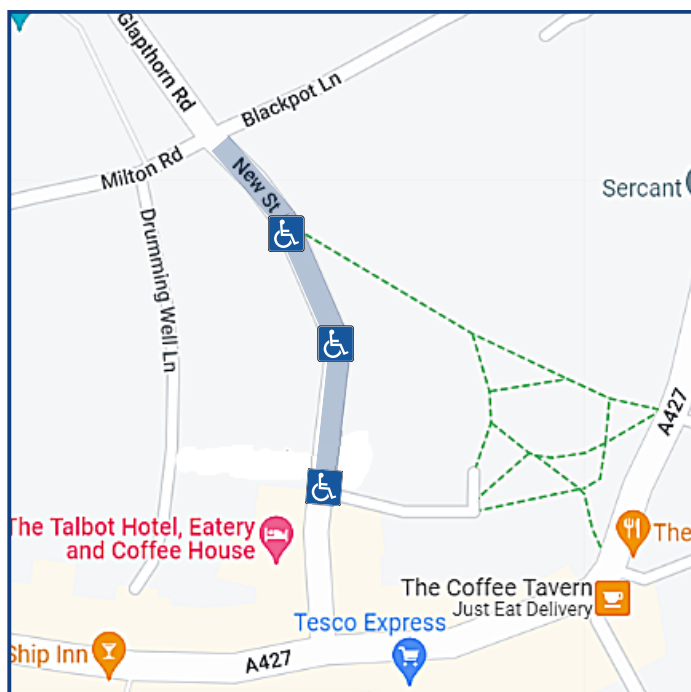

Blue Badge Parking Oundle Christmas Market

7 December 2024

Please show your blue badge to the event marshals.

New Street
PE8 4GH

West Street
PE8 4EF