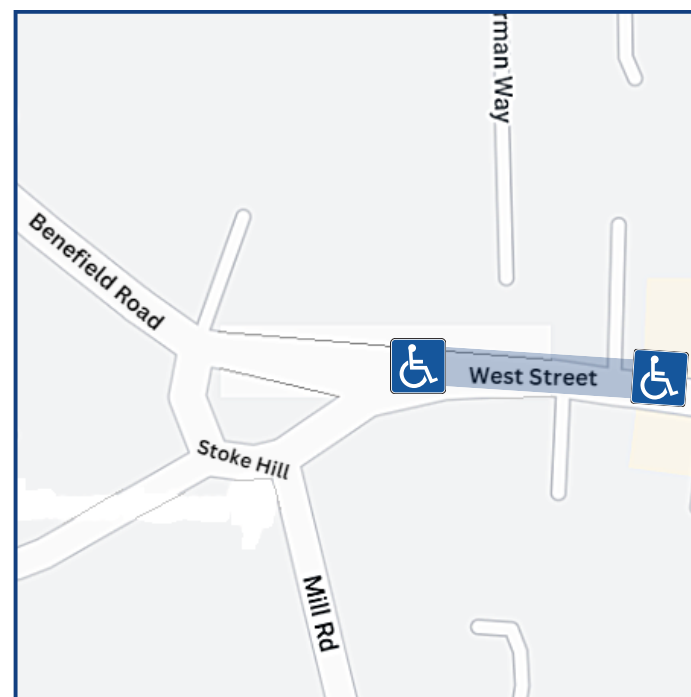

Blue Badge Parking Oundle Christmas Market

7 December 2024

Please show your blue badge to the event marshals.

New Street
PE8 4GH

West Street
PE8 4EF